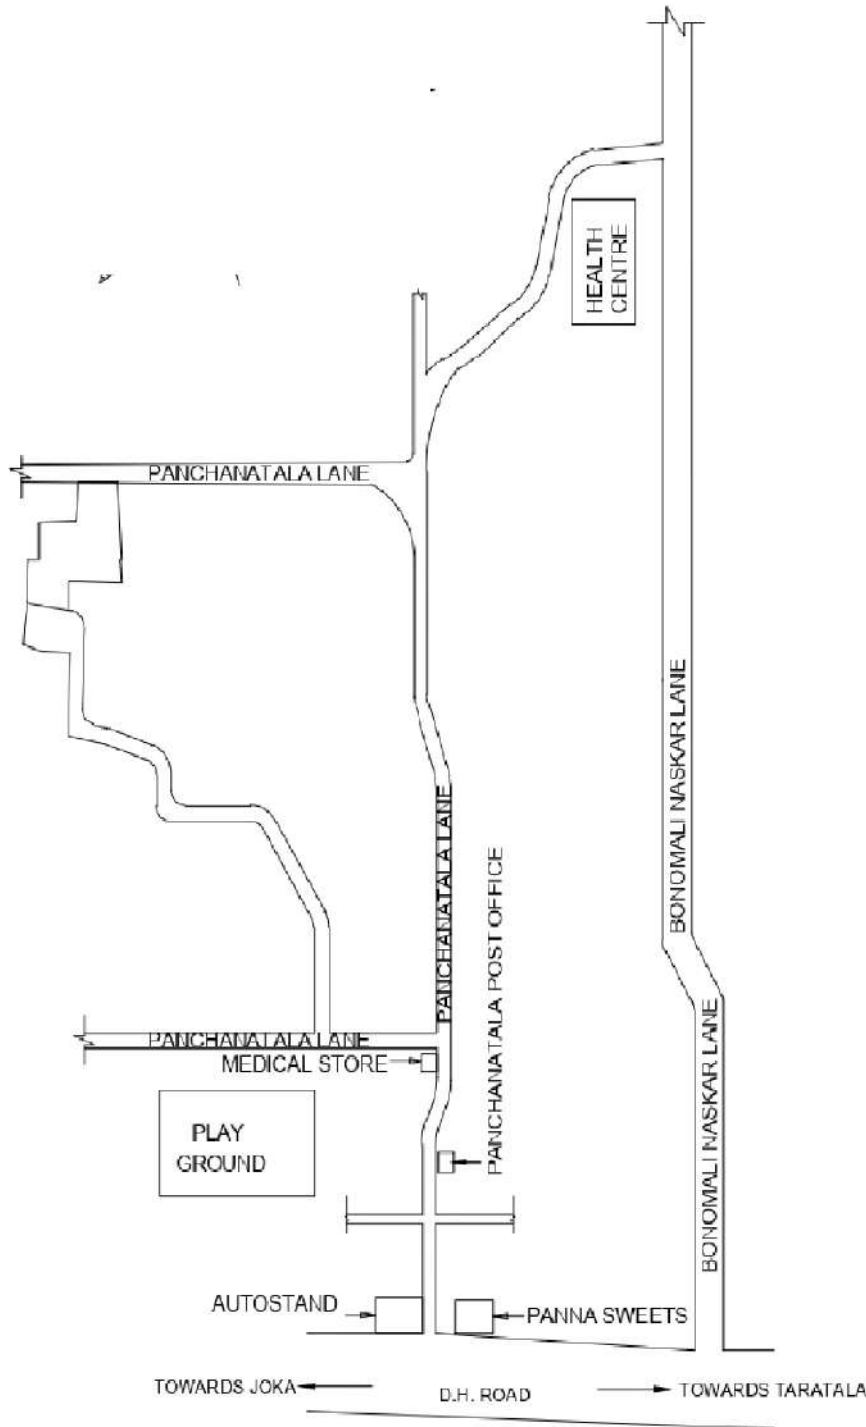

# Proposed Project at Premises No-43, Panchanantola lane, Ward No-131, Borough No- XIV, under Kolkata Municipal Corporation, P.S.- Parnasree, Kolkata-700034

---

**LATITUDE : 22.491134**

**LONGITUDE : 88.283667**